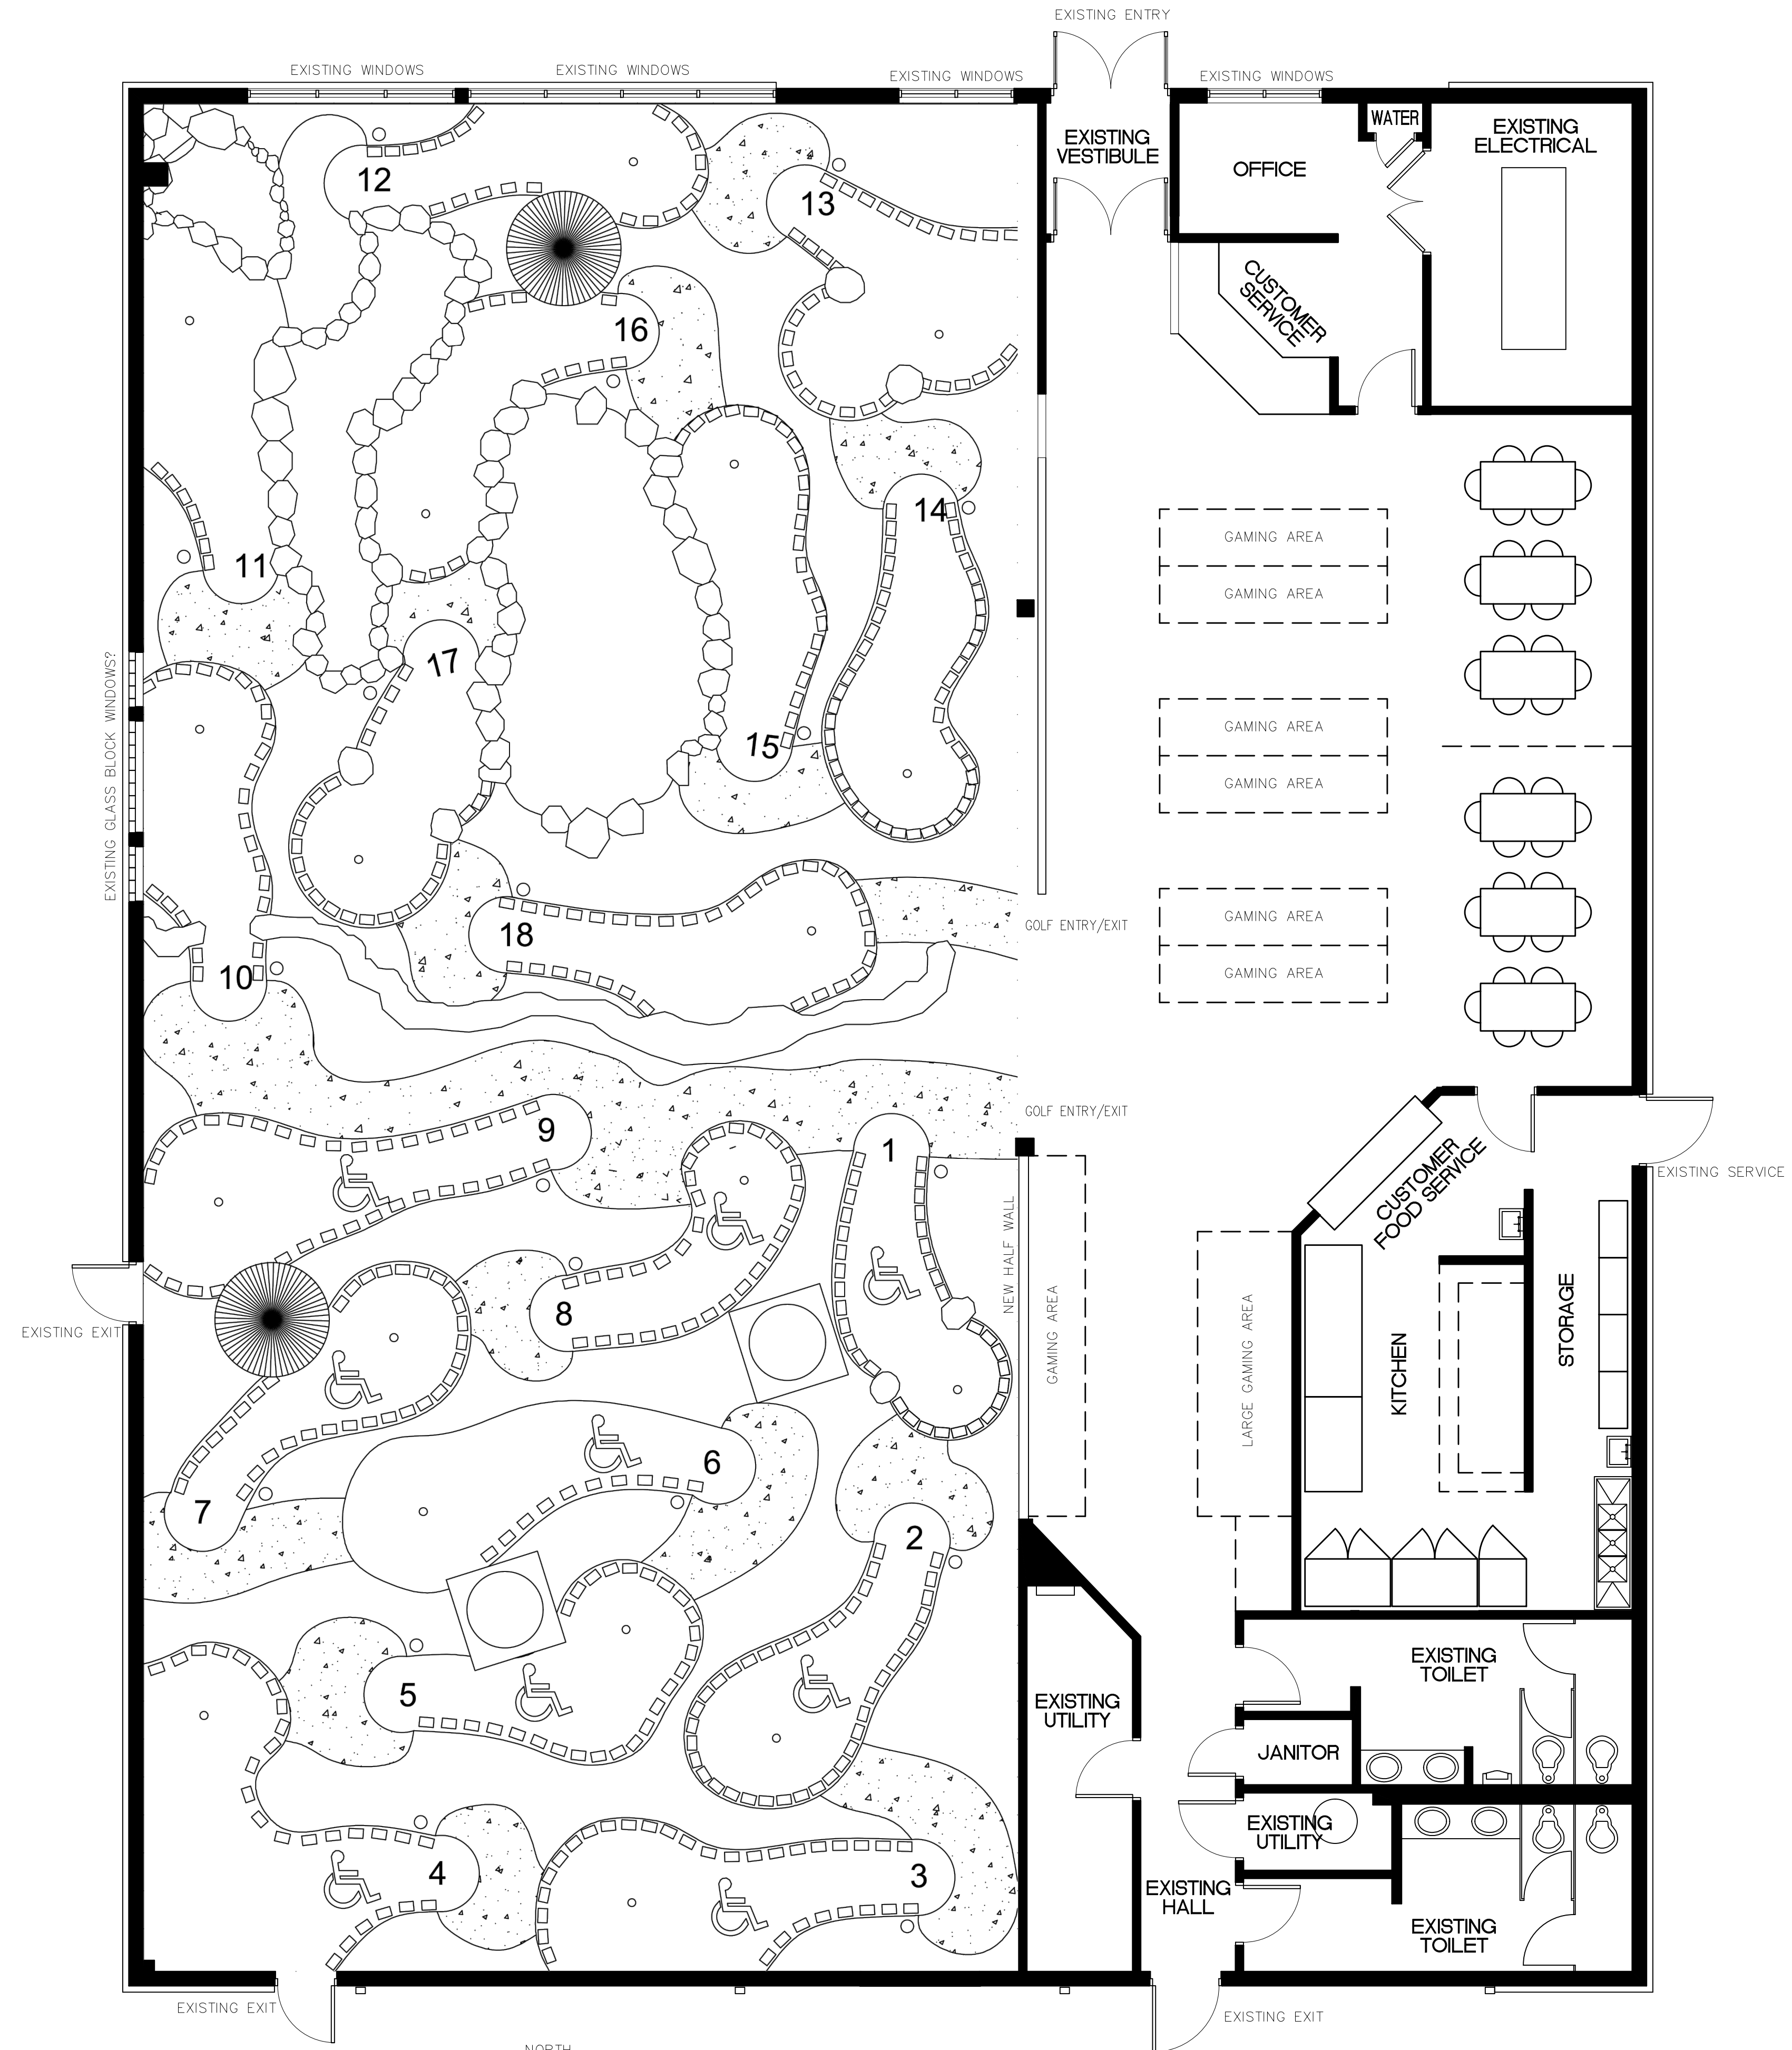

# ARLINGTON HEIGHTS ENTERTAINMENT CENTER

955 WEST DUNDEE ROAD  
ARLINGTON HEIGHTS, ILLINOIS

PRELIMINARY FLOOR PLAN

SCALE: 3/16" = 1'-0"

**arsa** associates

ALAN R. SCHNEIDER ARCHITECTS P.C.  
1411 WEST PETERSON AVENUE, SUITE 203  
PARK RIDGE, ILLINOIS 60068  
TEL: 847-698-4438 FAX: 847-698-9889

© ALAN R. SCHNEIDER ARCHITECTS P.C. 2021

MARCH 25, 2021