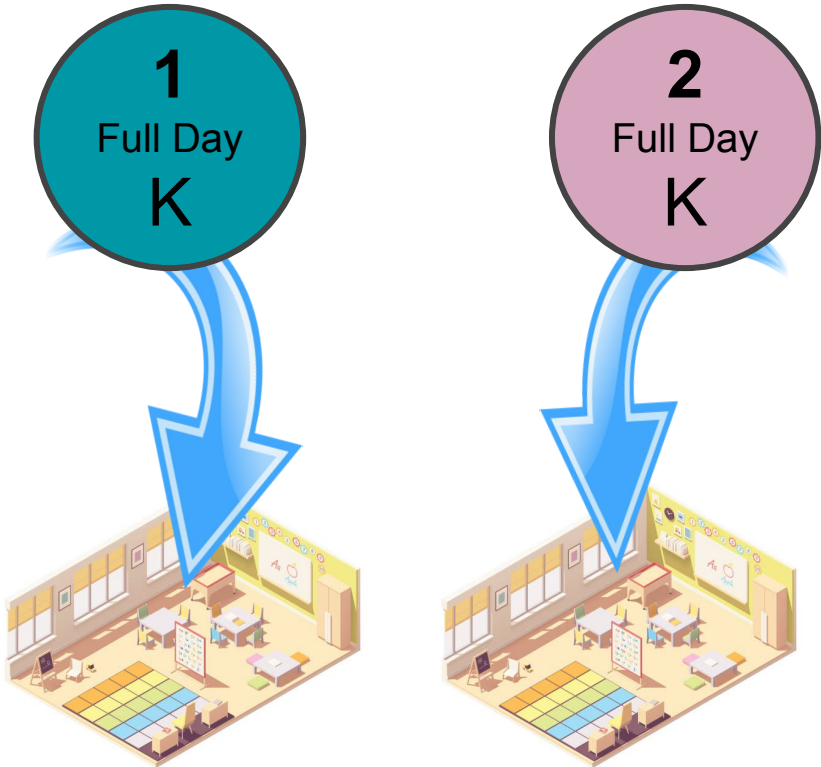

Proposed addition will support future enrollment, full day K, provide and allow the building flexibility in their programming and support services.

Greenbrier Anticipated Enrollment

*24-25 First Year of Full Day K

Half Day K Model

Full Day K Model

Anticipated Kindergarten Enrollment Bump

- Kindergarten enrollment is currently lower than first grade enrollment due to the current ½ day kindergarten model
- Parents currently choose other Kindergarten options to provide full day learning opportunities.
- Kindergarten enrollment is expected to be more aligned with first grade enrollment once Full Day K is implemented as parents choose to send their child to their neighborhood school.