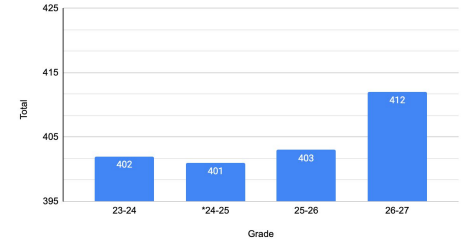

Greenbrier Expansion Neighborhood Review Meeting

November 1st, 2022

Greenbrier Elementary School

2330 N. Verde Drive | Arlington Heights, IL 60004

Greenbrier Expansion

Why Now?

- **Full Day Kindergarten Program**
 - *Need additional classrooms since currently (1) single classroom can be shared between AM section and PM section.*
- **Increase in Enrollment**
 - *Anticipated Kindergarten enrollment bump due to transition to full day model.*
 - *Slight General Enrollment Increase.*
- **Expansion Allows Flexibility For School to Provide Educational Services**

Proposed addition will support future enrollment, full day K, provide and allow the building flexibility in their programming and support services.

Greenbrier Anticipated Enrollment

*24-25 First Year of Full Day K

Half Day K Model

Full Day K Model

Anticipated Kindergarten Enrollment Bump

- Kindergarten enrollment is currently lower than first grade enrollment due to the current ½ day kindergarten model
- Parents currently choose other Kindergarten options to provide full day learning opportunities.
- Kindergarten enrollment is expected to be more aligned with first grade enrollment once Full Day K is implemented as parents choose to send their child to their neighborhood school.