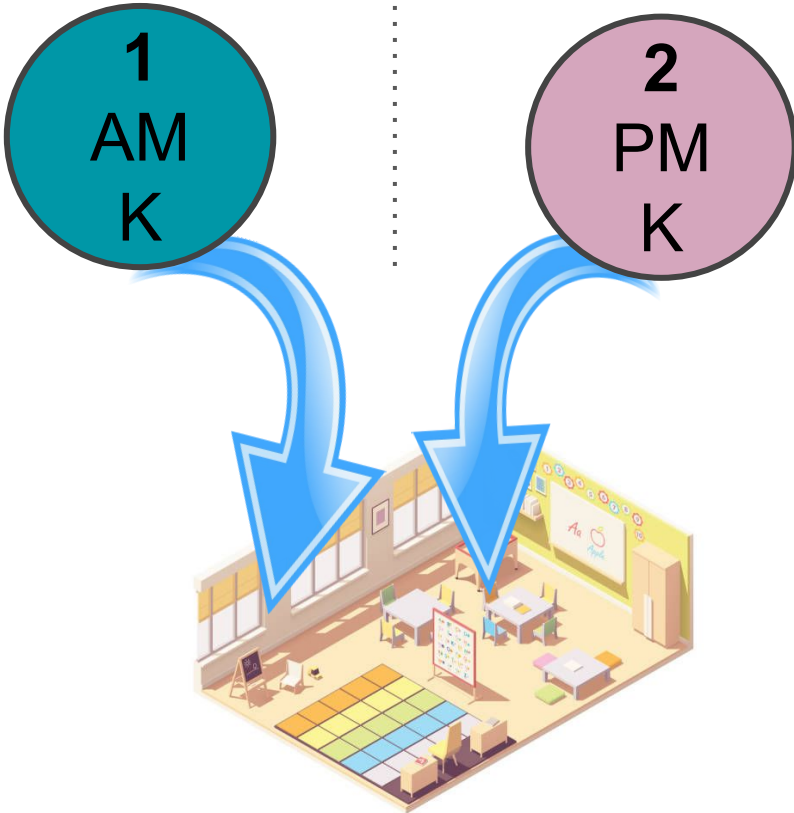

Proposed addition will support future enrollment, full day K, provide and allow the building flexibility in their programming and support services.

Greenbrier Anticipated Enrollment

*24-25 First Year of Full Day K

Half Day K Model

Full Day K Model

Anticipated Kindergarten Enrollment Bump

- Kindergarten enrollment is currently lower than first grade enrollment due to the current ½ day kindergarten model
- Parents currently choose other Kindergarten options to provide full day learning opportunities.
- Kindergarten enrollment is expected to be more aligned with first grade enrollment once Full Day K is implemented as parents choose to send their child to their neighborhood school.