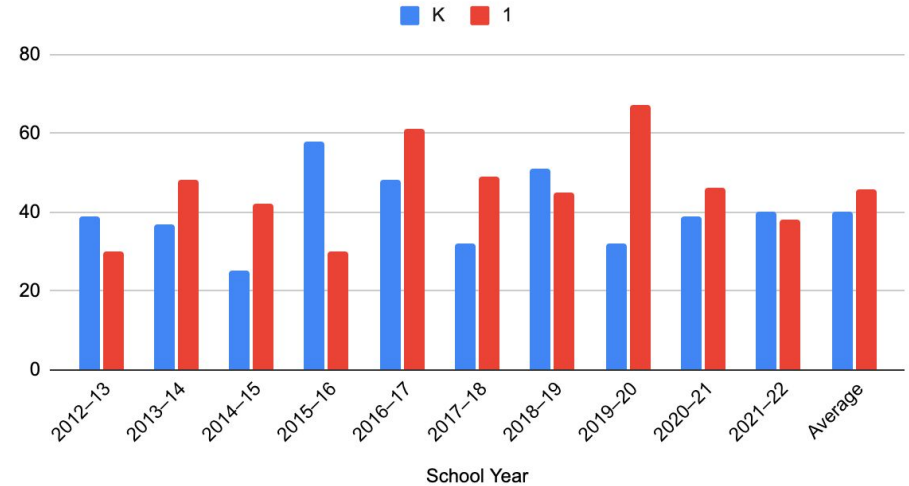

Anticipated Kindergarten Enrollment Bump

- Kindergarten enrollment is currently lower than first grade enrollment due to the current ½ day kindergarten model
- Parents currently choose other Kindergarten options to provide full day learning opportunities.
- Kindergarten enrollment is expected to be more aligned with first grade enrollment once Full Day K is implemented as parents choose to send their child to their neighborhood school.

Greenbrier K vs 1st Grade Enrollment