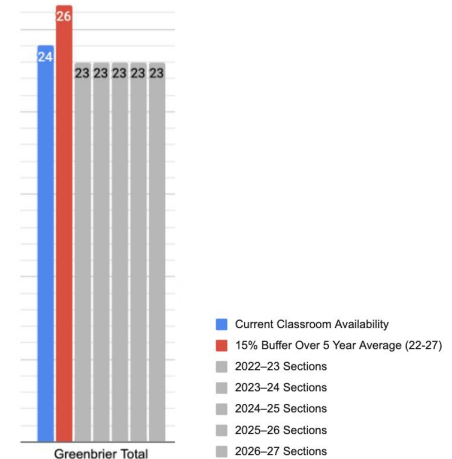

Greenbrier Expansion Neighborhood Review Meeting

November 1st, 2022

Greenbrier Elementary School

2330 N. Verde Drive | Arlington Heights, IL 60004

Greenbrier Expansion

Why Now?

- **Full Day Kindergarten Program**
 - *Need additional classrooms since currently (1) single classroom can be shared between AM section and PM section.*
- **Increase in Enrollment**
 - *Anticipated Kindergarten enrollment bump due to transition to full day model.*
 - *Slight General Enrollment Increase.*
- **Expansion Allows Flexibility For School to Provide Educational Services**

Proposed addition will support future enrollment, full day K, provide and allow the building flexibility in their programming and support services.

Greenbrier Anticipated Enrollment

*24-25 First Year of Full Day K

Half Day K Model

Full Day K Model

Anticipated Kindergarten Enrollment Bump

- Kindergarten enrollment is currently lower than first grade enrollment due to the current ½ day kindergarten model
- Parents currently choose other Kindergarten options to provide full day learning opportunities.
- Kindergarten enrollment is expected to be more aligned with first grade enrollment once Full Day K is implemented as parents choose to send their child to their neighborhood school.