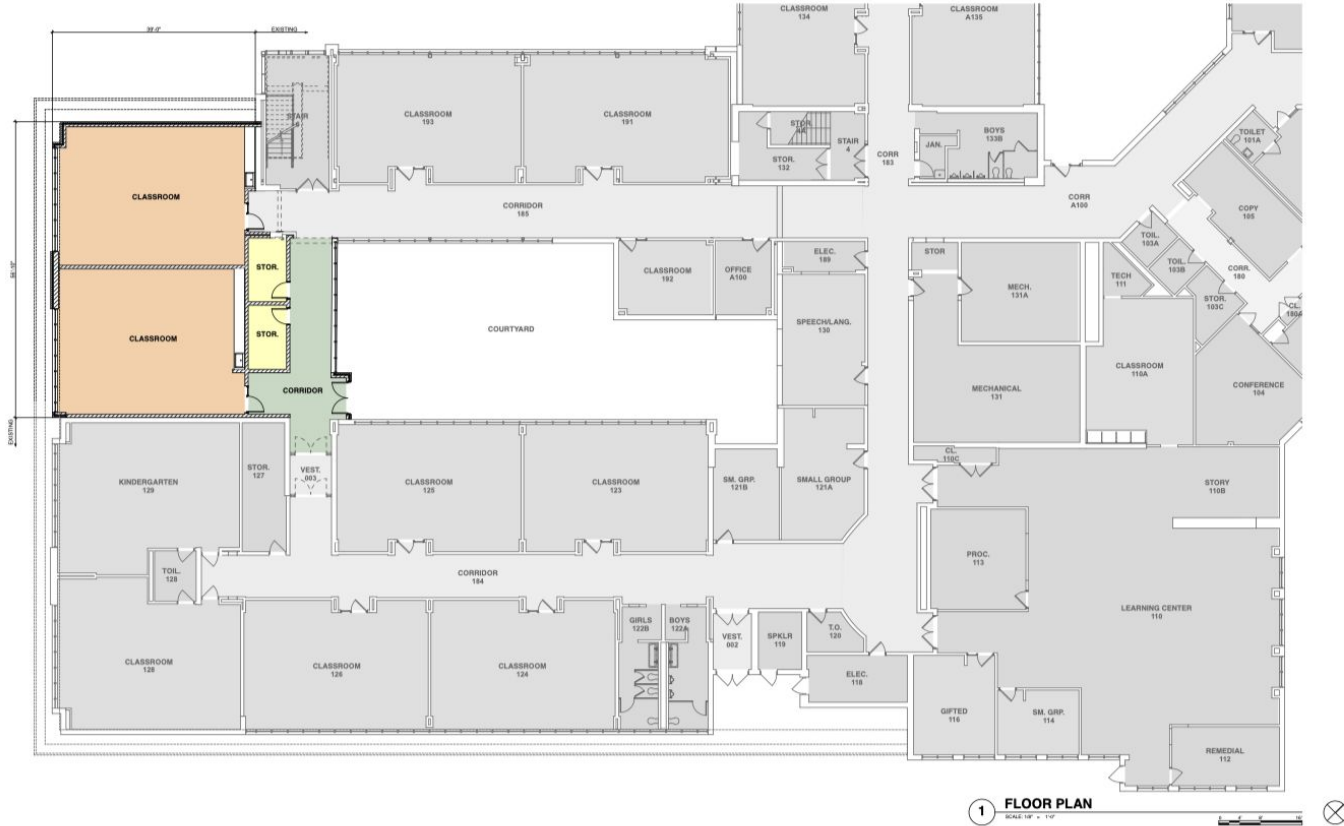

Greenbrier Elementary School

2330 N. Verde Drive | Arlington Heights, IL 60004

1 FLOOR PLAN
SCALE: 1/8" = 1'-0"

FLOOR PLAN - CONCEPTUAL

November 1st, 2022

GREENBRIER ELEMENTARY SCHOOL ADDITION
2330 N Verde Dr., Arlington Heights, IL 60004
ARLINGTON HEIGHTS SCHOOL DISTRICT 25
10/5/22