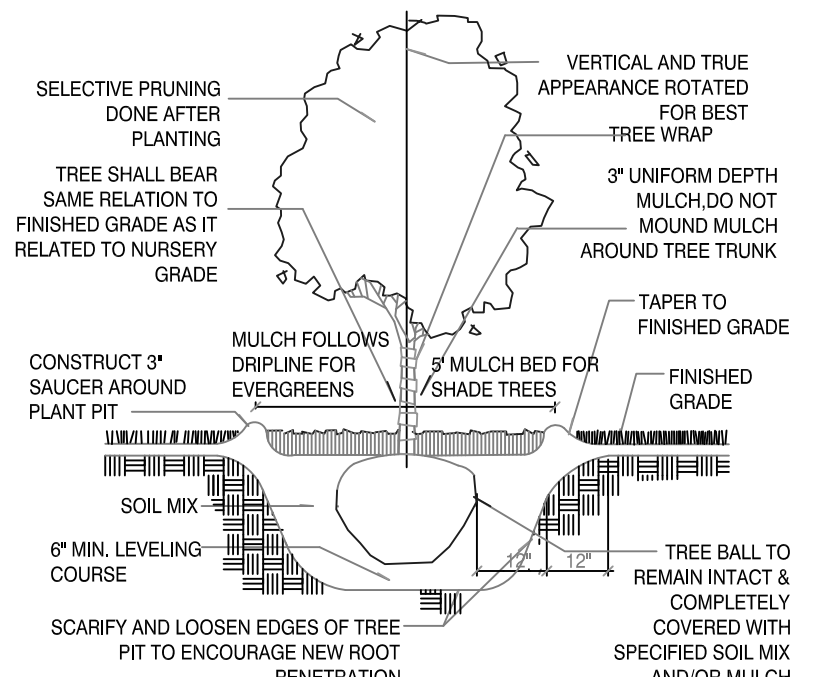

Northwest Metalcraft Plant List

Trees			
ID	Botanic Name	Common Name	Installation Size
AF	Acer x freemanii 'Sienna'	Sienna Glen Freeman Maple	4" Cal.
GT	Clethra triacanthos 'Skyline'	Skyline Honeylocust	4" Cal.
TC	Tilia cordata 'Greenspire'	Greenspire Littleleaf Linden	4" Cal.
Shrubs			
AM	Aronia melanocarpa var. Elata	Black Chokeberry	24" BB
CA	Cotoneaster acutifolius	Peking Cotoneaster	36" BB
EA	Euonymus alatus 'Compactus'	Compact Burning Bush	48" BB
JC	Juniperus chinensis 'Kallay's Compact'	Kallay's Compact Juniper	36" BB
RA	Rhus aromatica 'Gro-Low'	Gro-Low Sumac	3" Gal.
RM	Rosa 'Melpoque'	Pink Meldiland Shrub Rose	2 Gal.
SL	Spiraea Little Princess'	Little Princess Spiraea	18" BB
TE	Thuja occidentalis 'Emerald Green'	Emerald Green Arborvitae	4" BB
TO	Thuja occidentalis 'Dark Green'	Dark Green Arborvitae	5" BB
Perennials			
asp	Astilbe chinensis 'Pumila'	Chinese Astilbe	#1
cag	Carex glauca	Blue Sedge	#1
cvz	Coresopsis verticillata 'Zagreb'	Zagreb Threadleaf Tickseed	#1
hhr	Hemerocallis x 'Happy Returns'	Happy Returns Daylily	#1
ibb	Iris sibirica 'Bismarck Blue'	Blue Siberian Iris	#1
pac	Pennisetum alopecuroides 'Hamel'	Dwarf Fountain Grass	#1
sph	Sporobolus heterolepis	Prairie Dropseed	#1

B1 Plant List

SCALE: NTS

C2 Perennial Planting Detail

SCALE: NTS

D2 Shrub Planting Detail

SCALE: NTS

E2 Tree Planting Detail

SCALE: NTS

E1 Planting Layout Plan

SCALE: 1" = 10'

KDG
 Kile Design Group, LLC
 107 North Kaspar Avenue
 Arlington Heights, IL 60005
 rkile@kiledesigngroup.com (847) 814 8213
 kiledesigngroup.com

Northwest Metalcraft
 413 South Arlington Heights Road
 Arlington Heights, Illinois 60005

No.	Comment	Init.	Date
1	Submittal	RK	12-3-2014
2	Design Com. Revisions	RK	2-13-2015
3	Planning Com. Revisions	RK	5-5-2015

Date: 12-03-2014
 Drawn By: Rick Kile

Job No. **1401**

Sheet No. **L100**