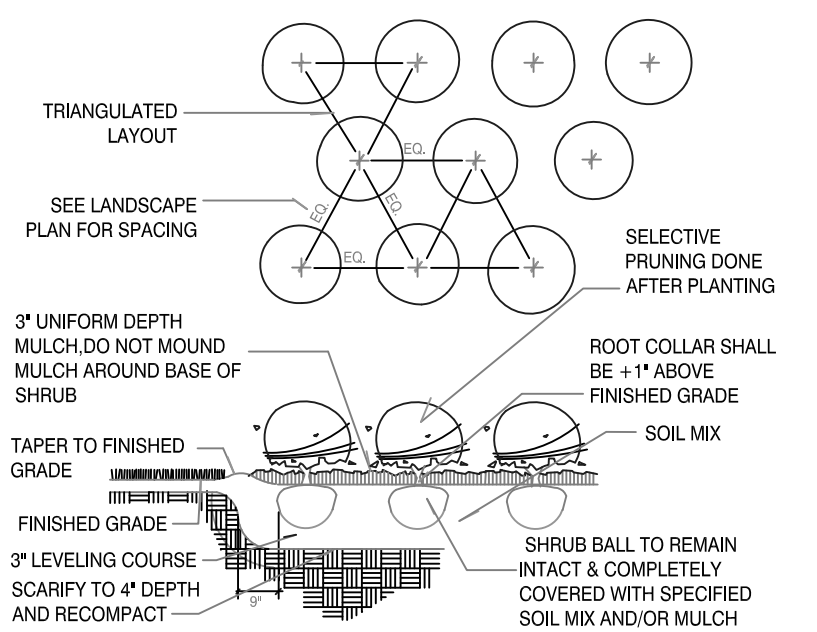

Northwest Metalcraft Plant List

Trees			
ID	Botanic Name	Common Name	Installation Size
AF	Acer x freemanii 'Sienna'	Sienna Glen Freeman Maple	4" Cal.
GT	Clethra triacanthos 'Skyline'	Skyline Honeylocust	4" Cal.
TC	Tilia cordata 'Greenspire'	Greenspire Littleleaf Linden	4" Cal.
Shrubs			
AM	Aronia melanocarpa var. Elata	Black Chokeberry	24" BB
CA	Cotoneaster acutifolius	Peking Cotoneaster	36" BB
EA	Euonymus alatus 'Compactus'	Compact Burning Bush	48" BB
JC	Juniperus chinensis 'Kallay's Compact'	Kallay's Compact Juniper	36" BB
RA	Rhus aromatica 'Gro-Low'	Gro-Low Sumac	3" Gal.
RM	Rosa 'Melpoque'	Pink Meldiland Shrub Rose	2 Gal.
SL	Spiraea Little Princess'	Little Princess Spiraea	18" BB
TE	Thuja occidentalis 'Emerald Green'	Emerald Green Arborvitae	4" BB
TO	Thuja occidentalis 'Dark Green'	Dark Green Arborvitae	5" BB
Perennials			
asp	Astilbe chinensis 'Pumila'	Chinese Astilbe	#1
cag	Carex glauca	Blue Sedge	#1
cvz	Coresopsis verticillata 'Zagreb'	Zagreb Threadleaf Tickseed	#1
hhr	Hemerocallis x 'Happy Returns'	Happy Returns Daylily	#1
ibb	Iris sibirica 'Bismarck Blue'	Blue Siberian Iris	#1
pac	Pennisetum alopecuroides 'Hamel'	Dwarf Fountain Grass	#1
sph	Sporobolus heterolepis	Prairie Dropseed	#1

B1 Plant List

SCALE: NTS

C2 Perennial Planting Detail

SCALE: NTS

D2 Shrub Planting Detail

SCALE: NTS

E2 Tree Planting Detail

SCALE: NTS

E1 Planting Layout Plan

SCALE: 1" = 10'

KDG
 Kile Design Group, LLC
 107 North Kaspar Avenue
 Arlington Heights, IL 60005
 rkile@kiledesigngroup.com (847) 814 8213
 kiledesigngroup.com

Northwest Metalcraft
 413 South Arlington Heights Road
 Arlington Heights, Illinois 60005

No.	Comment	Init.	Date
1	Submittal	RK	12-3-2014
2	Design Com. Revisions	RK	2-13-2015
3	Planning Com. Revisions	RK	5-5-2015

Date: 12-03-2014
 Drawn By: Rick Kile

Job No. **1401**

Sheet No. **L100**