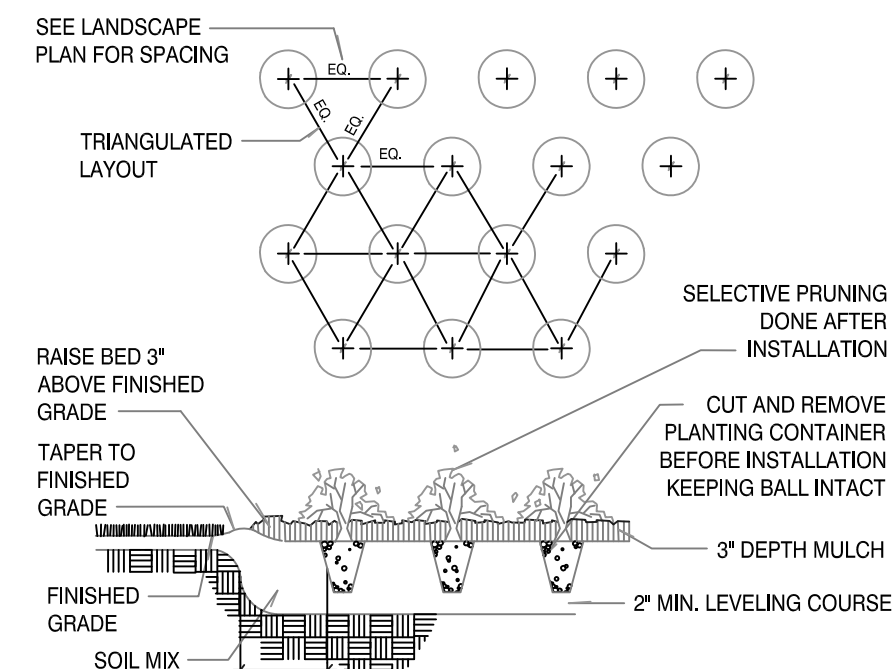

Northwest Metalcraft Plant List

Trees			
ID	Botanic Name	Common Name	Installation Size
AF	Acer x freemanii 'Sienna'	Sienna Glen Freeman Maple	4" Cal.
GT	Clethra triacanthos 'Skyline'	Skyline Honeylocust	4" Cal.
TC	Tilia cordata 'Greenspire'	Greenspire Littleleaf Linden	4" Cal.
Shrubs			
AM	Aronia melanocarpa var. Elata	Black Chokeberry	24" BB
CA	Cotoneaster acutifolius	Peking Cotoneaster	36" BB
EA	Euonymus alatus 'Compactus'	Compact Burning Bush	48" BB
JC	Juniperus chinensis 'Kallay's Compact'	Kallay's Compact Juniper	36" BB
RA	Rhus aromatica 'Gro-Low'	Gro-Low Sumac	3" Gal.
RM	Rosa 'Melpoque'	Pink Meldiland Shrub Rose	2 Gal.
SL	Spiraea Little Princess'	Little Princess Spiraea	18" BB
TE	Thuja occidentalis 'Emerald Green'	Emerald Green Arborvitae	4" BB
TO	Thuja occidentalis 'Dark Green'	Dark Green Arborvitae	5" BB
Perennials			
asp	Astilbe chinensis 'Pumila'	Chinese Astilbe	#1
cag	Carex glauca	Blue Sedge	#1
cvz	Coresopsis verticillata 'Zagreb'	Zagreb Threadleaf Tickseed	#1
hhr	Hemerocallis x 'Happy Returns'	Happy Returns Daylily	#1
ibb	Iris sibirica 'Bismarck Blue'	Blue Siberian Iris	#1
pac	Pennisetum alopecuroides 'Hamel'	Dwarf Fountain Grass	#1
sph	Sporobolus heterolepis	Prairie Dropseed	#1

B1 Plant List

SCALE: NTS

C2 Perennial Planting Detail

SCALE: NTS

D2 Shrub Planting Detail

SCALE: NTS

E2 Tree Planting Detail

SCALE: NTS

E1 Planting Layout Plan

SCALE: 1" = 10'

KDG
 Kile Design Group, LLC
 107 North Kaspar Avenue
 Arlington Heights, IL 60005
 rkile@kiledesigngroup.com (847) 814 8213
 kiledesigngroup.com

Northwest Metalcraft
 413 South Arlington Heights Road
 Arlington Heights, Illinois 60005

No.	Comment	Init.	Date
1	Submittal	RK	12-3-2014
2	Design Com. Revisions	RK	2-13-2015
3	Planning Com. Revisions	RK	5-5-2015

Date: 12-03-2014
 Drawn By: Rick Kile

Job No. **1401**

Sheet No. **L100**