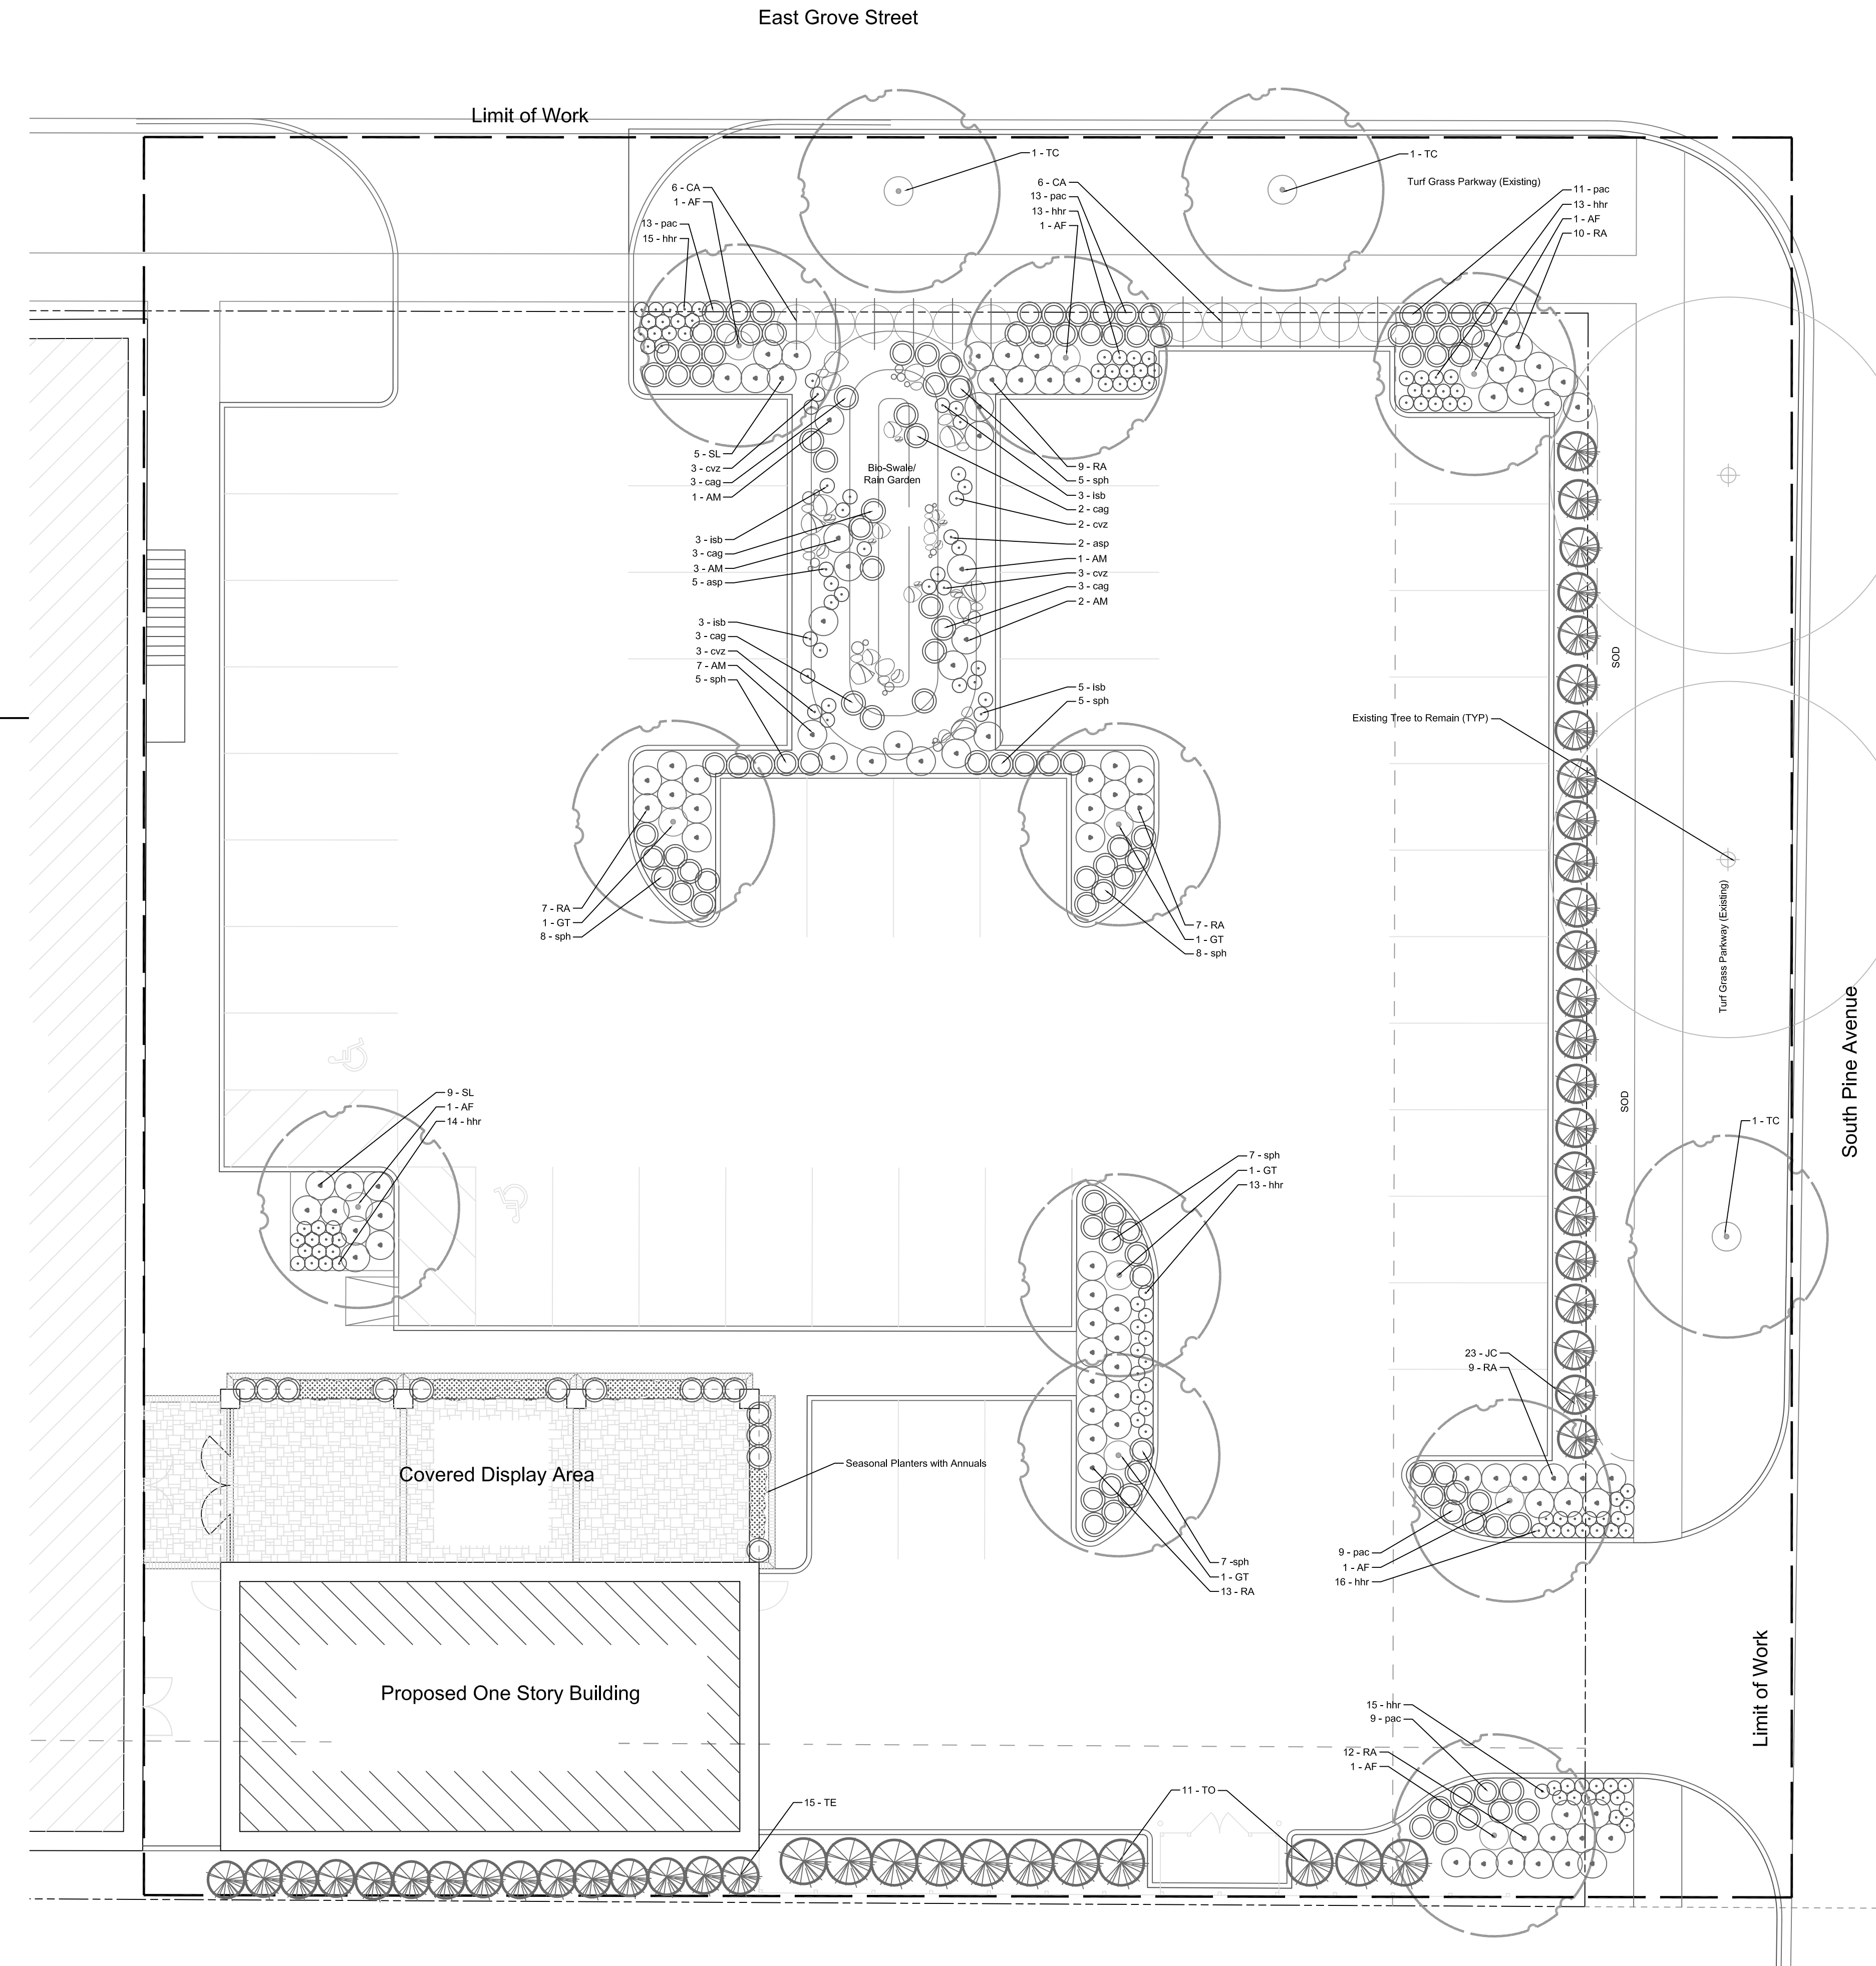

B1 Plant List

SCALE: NTS

C2 Perennial Planting Detail

SCALE: NTS

D2 Shrub Planting Detail

SCALE: NTS

E2 Tree Planting Detail

SCALE: NTS

E1 Planting Layout Plan

SCALE: 1" = 10'

KDG
 Kile Design Group, LLC
 107 North Kaspar Avenue
 Arlington Heights, IL 60005
 rkile@kiledesigngroup.com (847) 814 8213
 kiledesigngroup.com

Northwest Metalcraft
 413 South Arlington Heights Road
 Arlington Heights, Illinois 60005