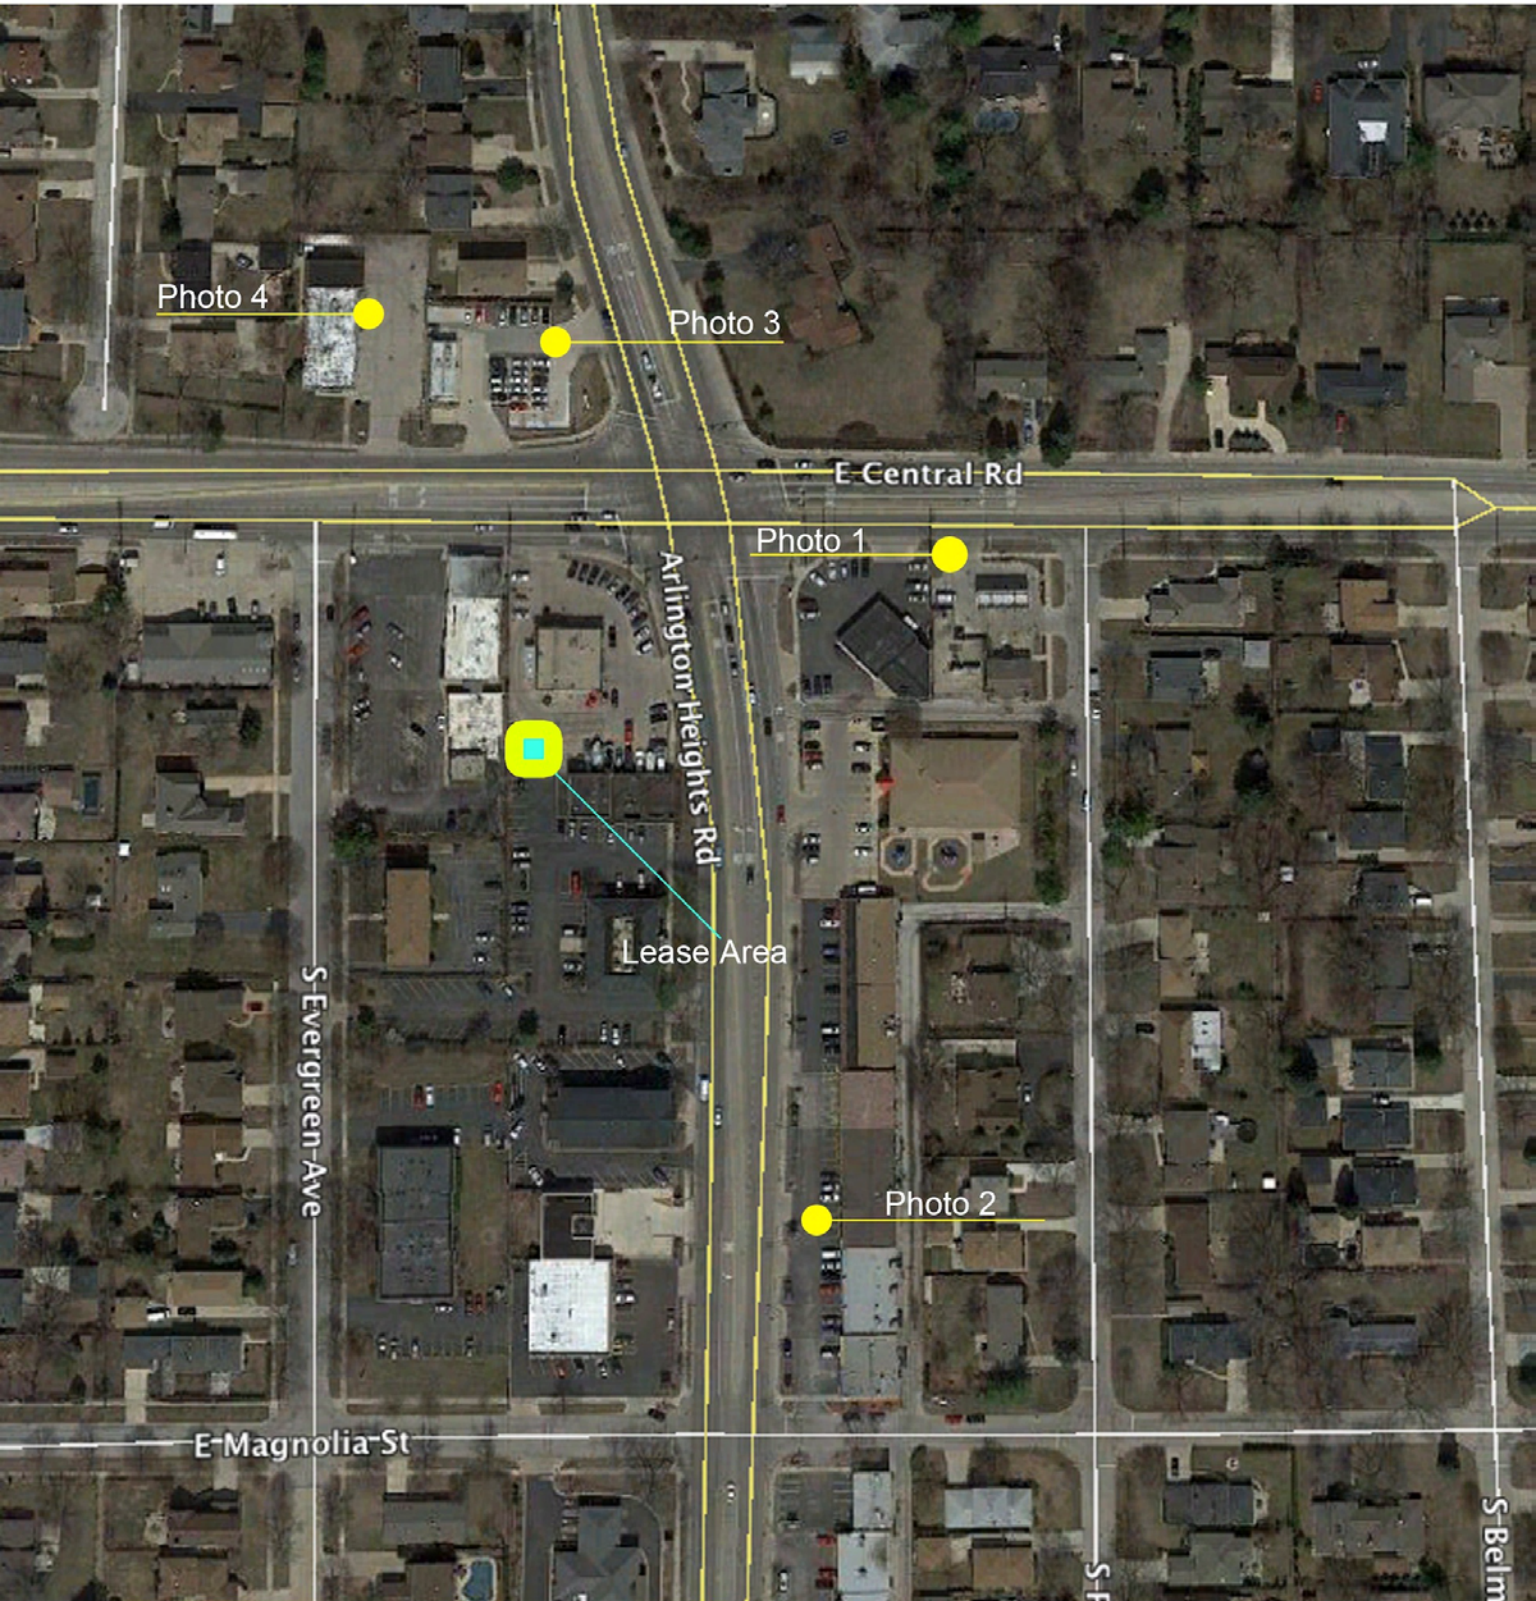

IL1204 - Auto Tech

1000 Arlington Heights Rd. Arlington Heights, IL
Photo Simulation of Proposed 100' Monopole

APC IL1204 - Before
View Looking West

National Wireless
Ventures, LLC.

DISCLAIMER: This photo simulation is an artists depiction of a future installation.

APC IL1204 - After
View Looking West
100 Ft. Monopole

National Wireless
Ventures, LLC.

DISCLAIMER: This photo simulation is an artists depiction of a future installation.

APC IL1204 - Before
View Looking North

APC IL1204 - After
View Looking North
100 Ft. Monopole

APC IL1204 - Before
View Looking South

DISCLAIMER: This photo simulation is an artists depiction of a future installation.

APC IL1204 - After
View Looking South
100 Ft. Monopole

APC IL1204 - After
View Looking South
100 Ft. Monopole

DISCLAIMER: This photo simulation is an artists depiction of a future installation.