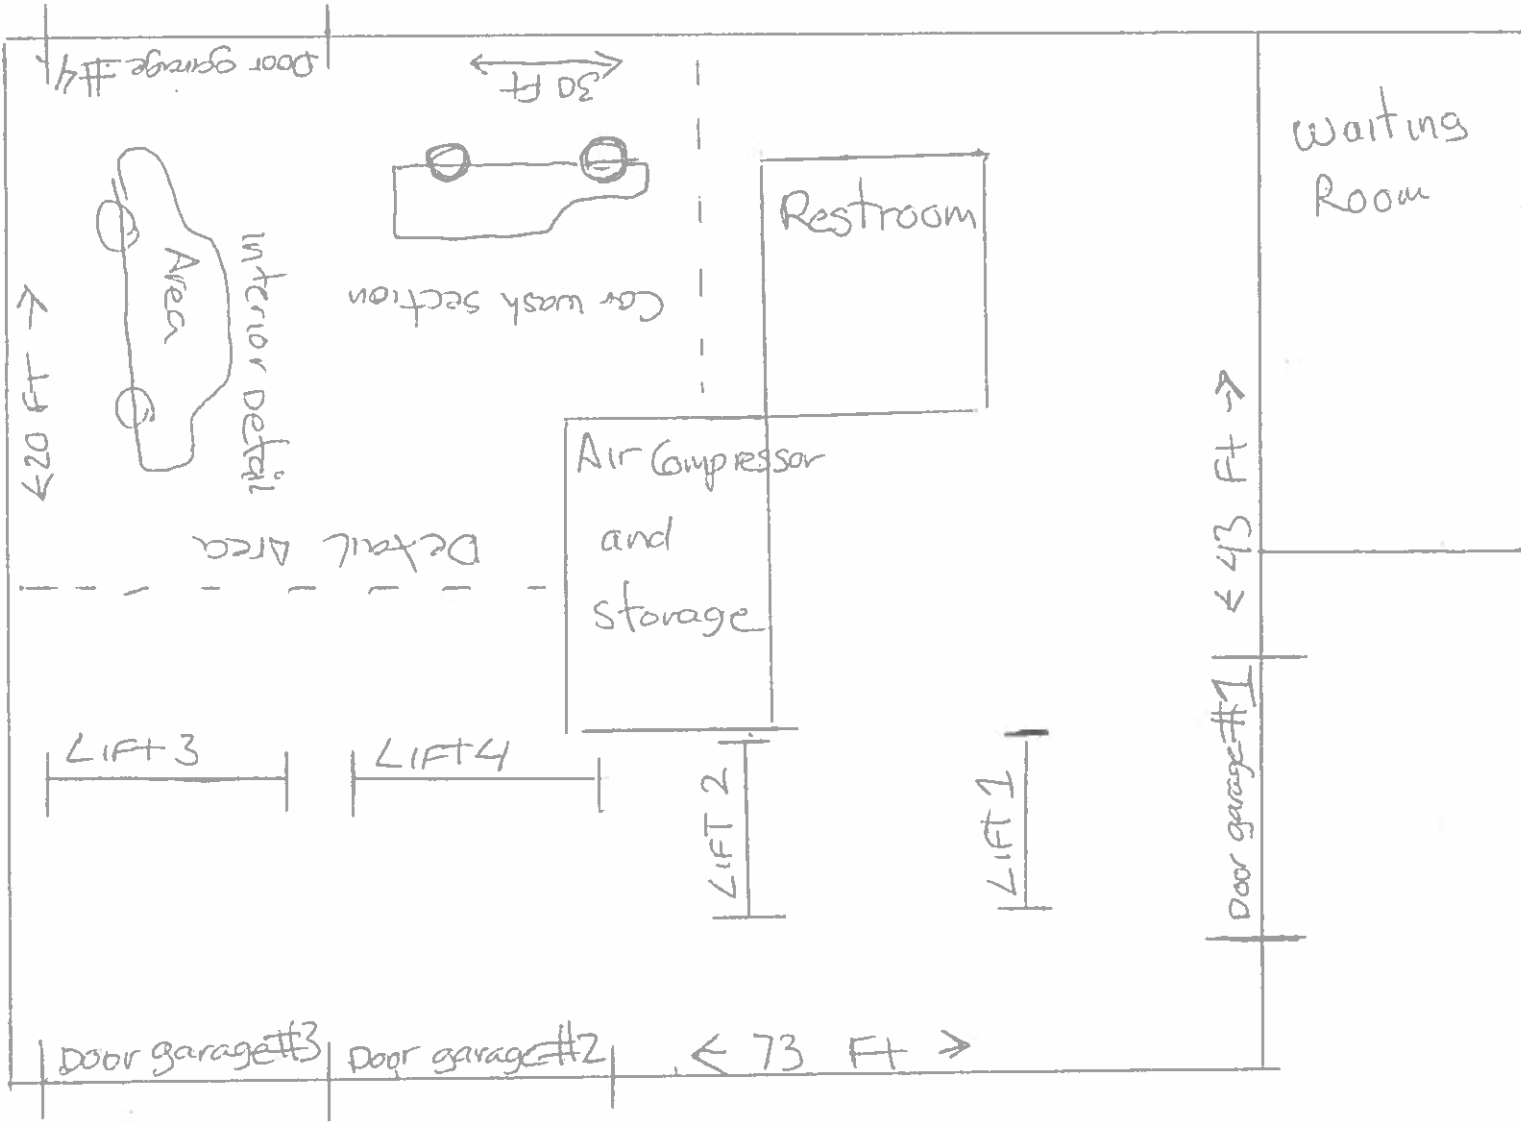

Building Square Ft 3,139
Detail shop square Ft 600
Cars per day 3 or 4

500 E NORTHWEST HWY ARLINGTON HEIGHTS IL.
60004

RECEIVED

APR 04 2016

PLANNING & COMMUNITY
DEVELOPMENT DEPARTMENT

there are 7 spaces
inside of the building