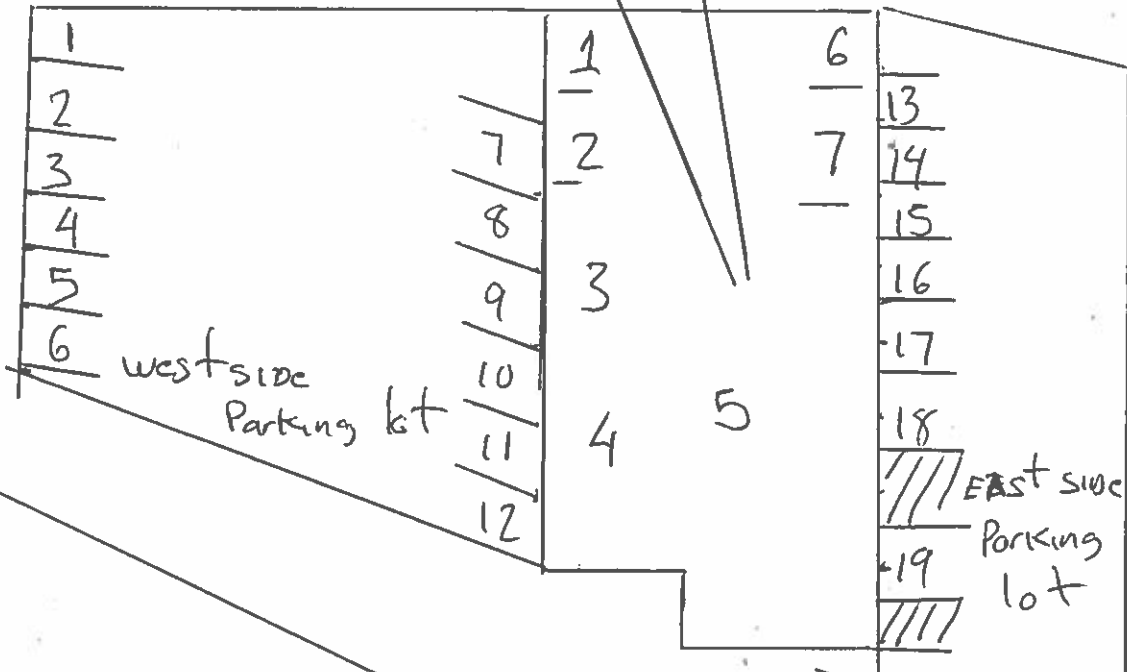

Building Square Ft 3,139
Detail shop square Ft 600
Cars per day 3 or 4

500 E NORTHWEST HWY ARLINGTON HEIGHTS IL.
60004

RECEIVED

APR 04 2016

PLANNING & COMMUNITY
DEVELOPMENT DEPARTMENT

there are 7 spaces
inside of the building